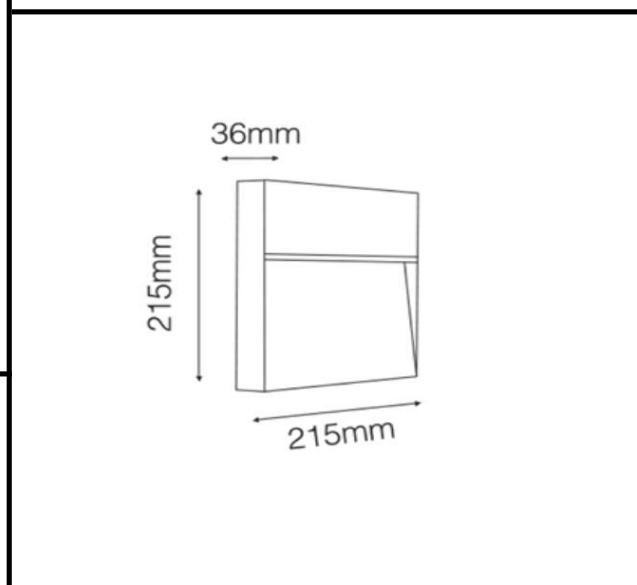

Sovitron Interior Pvt.Ltd.

Model Name

UNIQUE-R9500 Step Light / DL-OUC-R9500-8

Description

Step Light

Technical description

Image

Dimension	L=215mm W=215mm H=36mm
Frame	Aluminum die cast
Color Tempertaure	3000K
Power	8W
Total Luminous Flux	320 lm
Efficacy	40 lm/W
IP rating	65
Color Rendering	≥80
Mounting	Recessed
Optics	Clear Tempered glass
Dimming	NON-Dimmable
Operating Voltage	AC220-240V
Standard Lifetime	L70 minimum at 50,000 burning hours

Dimension diagram

Remarks:-

Address: Plot #7 Saroorpur-Nangla Industrial Area,Ballabgarh-Sohna Road,Faridabad-121005

Email: info@sovitron.com