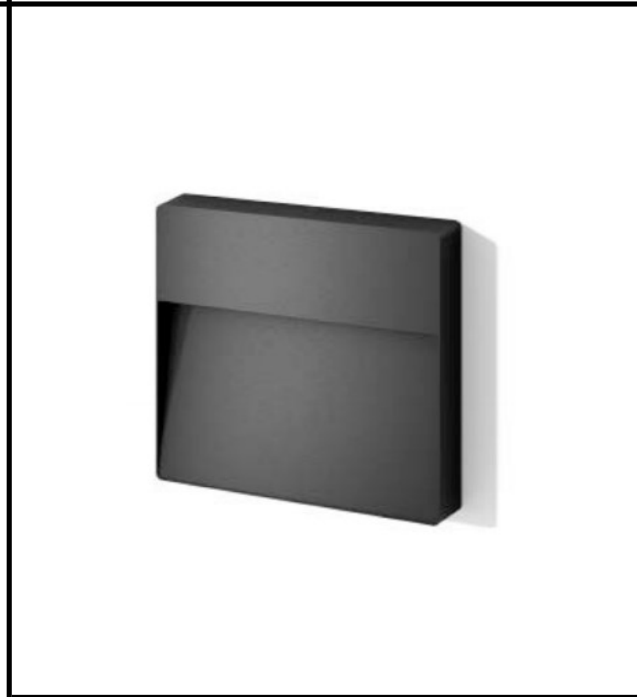

Sovitron Interior Pvt.Ltd.

Model Name

UNIQUE-R9500 Step Light / DL-OUC-R9500-8

Description

Step Light

Technical description

Image

Dimension	L=215mm W=215mm H=36mm
Frame	Aluminum die cast
Color Tempertaure	3000K
Power	8W
Total Luminous Flux	320 lm
Efficacy	40 lm/W
IP rating	65
Color Rendering	≥80
Mounting	Recessed
Optics	Clear Tempered glass
Dimming	NON-Dimmable
Operating Voltage	AC220-240V
Standard Lifetime	L70 minimum at 50,000 burning hours